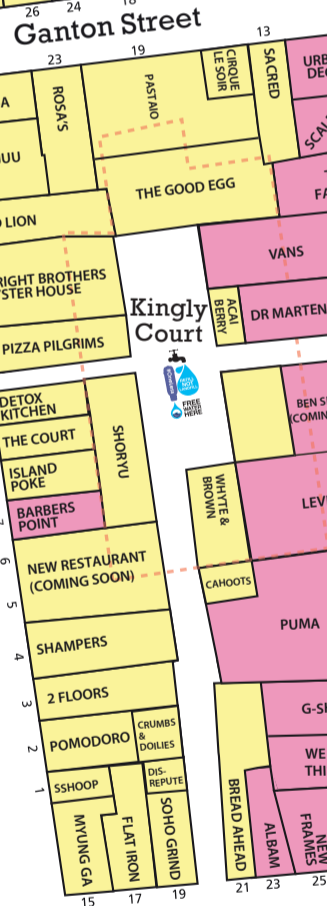

CARNABY

Regent Street

Marshall Street

1st Floor

2nd Floor

Marshall Street

PICCADILLY CIRCUS

- BAR RESTAURANT/CAFÉS
- SHOPS
- LEISURE
- CASH MACHINES

- Carnaby.co.uk
- @CarnabyLondon
- Carnaby London
- CarnabyLondon
- @CarnabyLondon
- CarnabyLondon

Shaftesbury

MARCH 2019