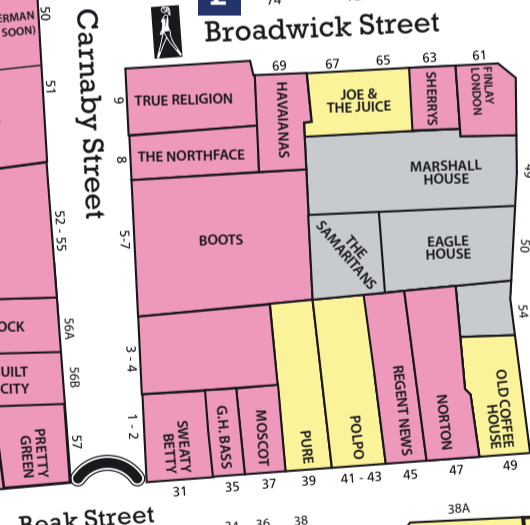

CARNABY

Regent Street

Marshall Street

1st Floor

2nd Floor

Marshall Street

PICCADILLY CIRCUS

- BAR RESTAURANT/CAFÉS
- SHOPS
- LEISURE
- CASH MACHINES

- Carnaby.co.uk
- @CarnabyLondon
- Carnaby London
- CarnabyLondon
- @CarnabyLondon
- CarnabyLondon

Shaftesbury

MARCH 2019