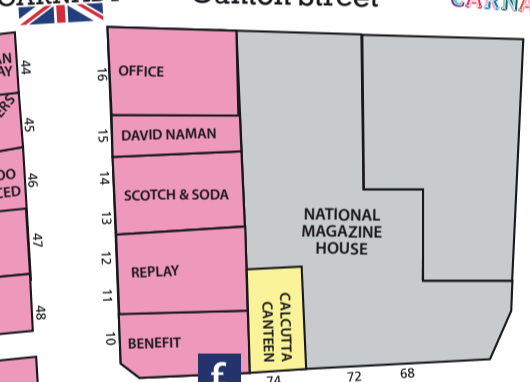

CARNABY

Regent Street

Marshall Street

1st Floor

2nd Floor

Marshall Street

PICCADILLY CIRCUS

- BAR RESTAURANT/CAFÉS
- SHOPS
- LEISURE
- CASH MACHINES

- Carnaby.co.uk
- @CarnabyLondon
- Carnaby London
- CarnabyLondon
- @CarnabyLondon
- CarnabyLondon

Shaftesbury

MARCH 2019