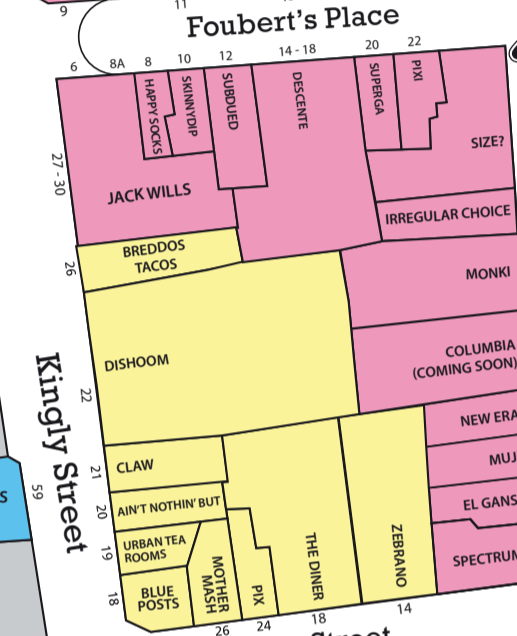

CARNABY

Regent Street

Marshall Street

1st Floor

2nd Floor

Marshall Street

PICCADILLY CIRCUS

- BAR RESTAURANT/CAFÉS
- SHOPS
- LEISURE
- CASH MACHINES

- Carnaby.co.uk
- @CarnabyLondon
- Carnaby London
- CarnabyLondon
- @CarnabyLondon
- CarnabyLondon

Shaftesbury

MARCH 2019