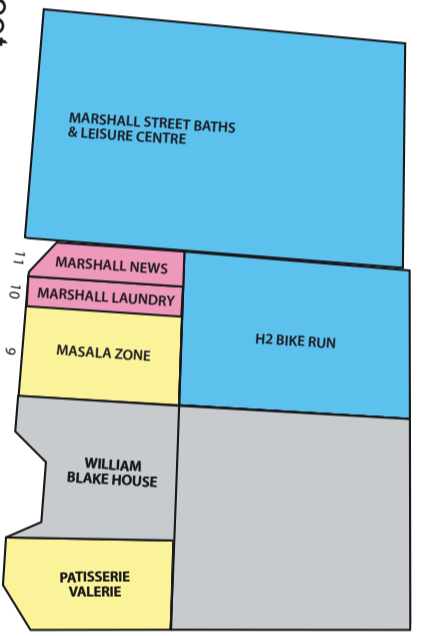

CARNABY

Regent Street

Marshall Street

1st Floor

2nd Floor

Marshall Street

PICCADILLY CIRCUS

- BAR RESTAURANT/CAFÉS
- SHOPS
- LEISURE
- CASH MACHINES

- Carnaby.co.uk
- @CarnabyLondon
- Carnaby London
- CarnabyLondon
- @CarnabyLondon
- CarnabyLondon

Shaftesbury

MARCH 2019