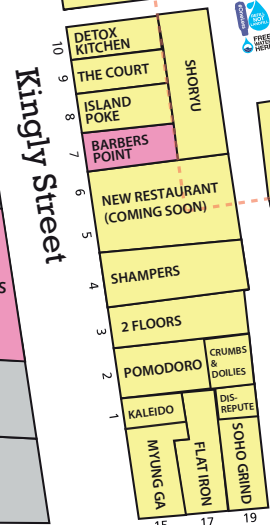

CARNABY

Regent Street

Little Marlborough Street

Foubert's Place

Great Marlborough Street

Great Marlborough Street

Foubert's Place

Marshall Street

1st Floor

2nd Floor

Ganton Street

Ganton Street

Broadwick Street

Marshall Street

Kingly Street

Kingly Court

Carnaby Street

Beak Street

Upper John Street

Upper James Street

Bridle Lane

PICCADILLY CIRCUS

Warwick Street

- BAR RESTAURANT/CAFÉS
- SHOPS
- LEISURE
- CASH MACHINES