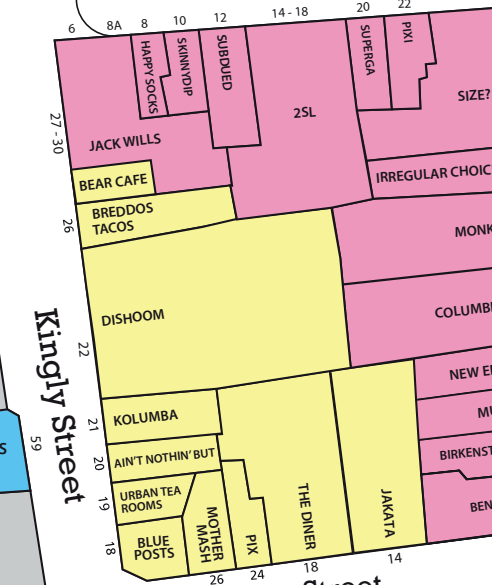

CARNABY

Regent Street

Little Marlborough Street

Foubert's Place

Great Marlborough Street

Great Marlborough Street

Foubert's Place

Marshall Street

1st Floor

2nd Floor

Ganton Street

Ganton Street

Broadwick Street

Marshall Street

Kingly Street

Kingly Court

Carnaby Street

Beak Street

Upper John Street

Upper James Street

Bridle Lane

PICCADILLY CIRCUS

Warwick Street

- BAR RESTAURANT/CAFÉS
- SHOPS
- LEISURE
- CASH MACHINES