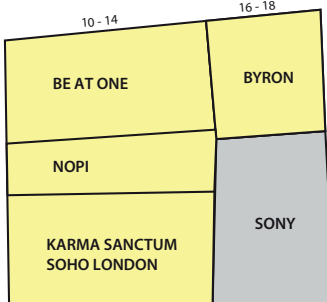

CARNABY

Regent Street

Little Marlborough Street

Foubert's Place

Great Marlborough Street

Great Marlborough Street

Foubert's Place

Marshall Street

1st Floor

2nd Floor

Ganton Street

Ganton Street

Broadwick Street

Marshall Street

Kingly Street

Kingly Court

Carnaby Street

Beak Street

Upper John Street

Upper James Street

Bridle Lane

PICCADILLY CIRCUS

Warwick Street

- BAR RESTAURANT/CAFÉS
- SHOPS
- LEISURE
- CASH MACHINES