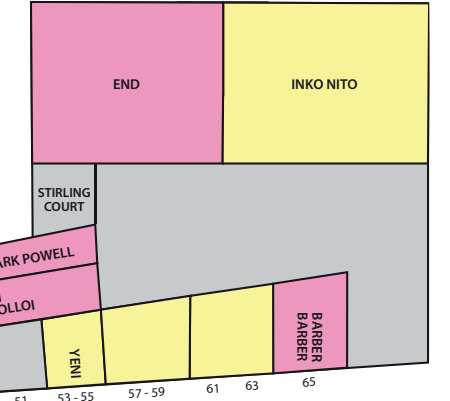

CARNABY

Regent Street

Little Marlborough Street

Foubert's Place

Great Marlborough Street

Great Marlborough Street

Foubert's Place

Marshall Street

1st Floor

2nd Floor

Ganton Street

Ganton Street

Broadwick Street

Marshall Street

Kingly Street

Kingly Court

Carnaby Street

Beak Street

Upper John Street

Upper James Street

Bridle Lane

PICCADILLY CIRCUS

Warwick Street

- BAR RESTAURANT/CAFÉS
- SHOPS
- LEISURE
- CASH MACHINES