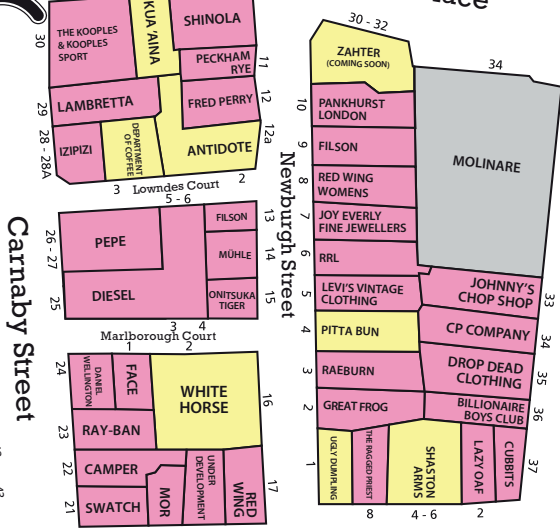

CARNABY

Regent Street

Little Marlborough Street

Foubert's Place

Great Marlborough Street

Great Marlborough Street

Foubert's Place

Marshall Street

1st Floor

2nd Floor

Ganton Street

Ganton Street

Broadwick Street

Marshall Street

Kingly Street

Kingly Court

Carnaby Street

Beak Street

Upper John Street

Upper James Street

Bridle Lane

PICCADILLY CIRCUS

Warwick Street

- BAR RESTAURANT/CAFÉS
- SHOPS
- LEISURE
- CASH MACHINES

- Carnaby.co.uk
- @CarnabyLondon
- Carnaby London
- CarnabyLondon
- @CarnabyLondon
- CarnabyLondon

Shaftesbury

September 2019