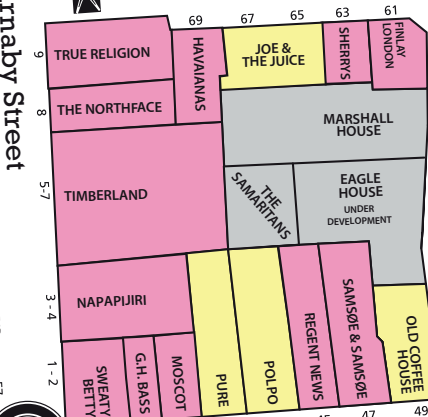

CARNABY

Regent Street

Little Marlborough Street

Foubert's Place

Great Marlborough Street

Great Marlborough Street

Foubert's Place

Marshall Street

1st Floor

2nd Floor

Ganton Street

Ganton Street

Broadwick Street

Marshall Street

Kingly Street

Kingly Court

Carnaby Street

Beak Street

Upper John Street

Upper James Street

Bridle Lane

PICCADILLY CIRCUS

Warwick Street

- BAR RESTAURANT/CAFÉS
- SHOPS
- LEISURE
- CASH MACHINES